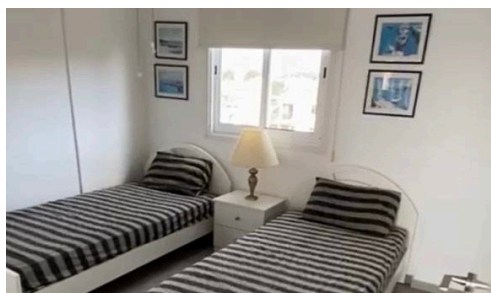

#10983

Two Bedroom Apartment for Rent in Pyla

€700 /month

 Pyla Tourist Area, Larnaca

The apartment features two well-sized bedrooms and one bathroom, making it ideal for small families or couples.

The vibrant community of Pyla combines traditional charms with modern amenities. Residents enjoy access to beautiful beaches, local shops, and a range of restaurants. Its close proximity to larger towns ensures that you are never far from more extensive services and entertainment options. The area is known for its friendly atmosphere, making it a welcoming place to settle down.

This apartment not only offers a lovely living space but also places you in a location full of character and

Bedrooms

 2

Bathrooms

 1

Covered

 80 m²

George Constanta