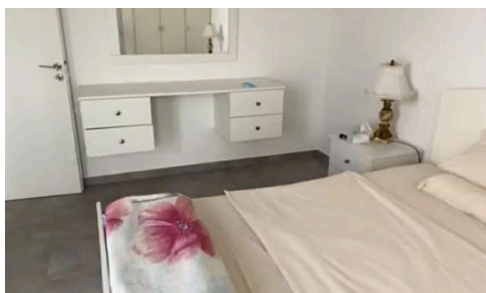

#10983

Two Bedroom Apartment for Rent in Pyla

€700 /month

 Pyla Tourist Area, Larnaca

The apartment features two well-sized bedrooms and one bathroom, making it ideal for small families or couples.

The vibrant community of Pyla combines traditional charms with modern amenities. Residents enjoy access to beautiful beaches, local shops, and a range of restaurants. Its close proximity to larger towns ensures that you are never far from more extensive services and entertainment options. The area is known for its friendly atmosphere, making it a welcoming place to settle down.

This apartment not only offers a lovely living space but also places you in a location full of character and

Bedrooms

 2

Bathrooms

 1

Covered

 80 m²

George Constanta