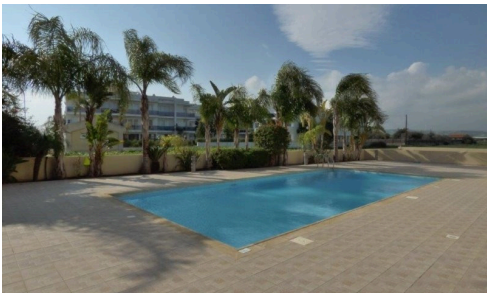

#10715

Light Airy Modern Two Bedroom Two Bathroom Penthouse Apartment In Kiti Village

€700 /month

 Kiti, Larnaca

Kiti Apartment Available. Pets strictly not permitted. Top floor penthouse apartment with large roof terrace. Two bedrooms, two bathrooms and a large double veranda.Five minute drive to the centre of village of Kiti and ten minutes drive to Larnaca International Airport.