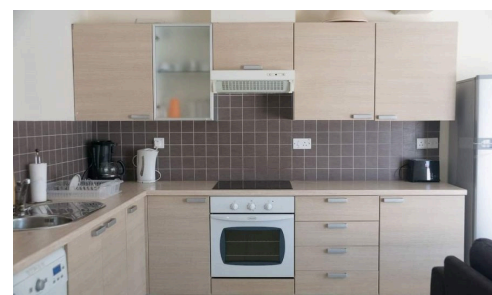

#10433

Beautiful Pyla Penthouse Apartment For Long Term Rent

€750 /month

 Pyla, Larnaca

Welcome to this charming apartment available for rent in the picturesque area of Pyla. With an internal space of 84 m², this home is designed for comfort and convenience. The apartment features two spacious bedrooms and two well-appointed bathrooms, making it perfect for families or those seeking extra space.